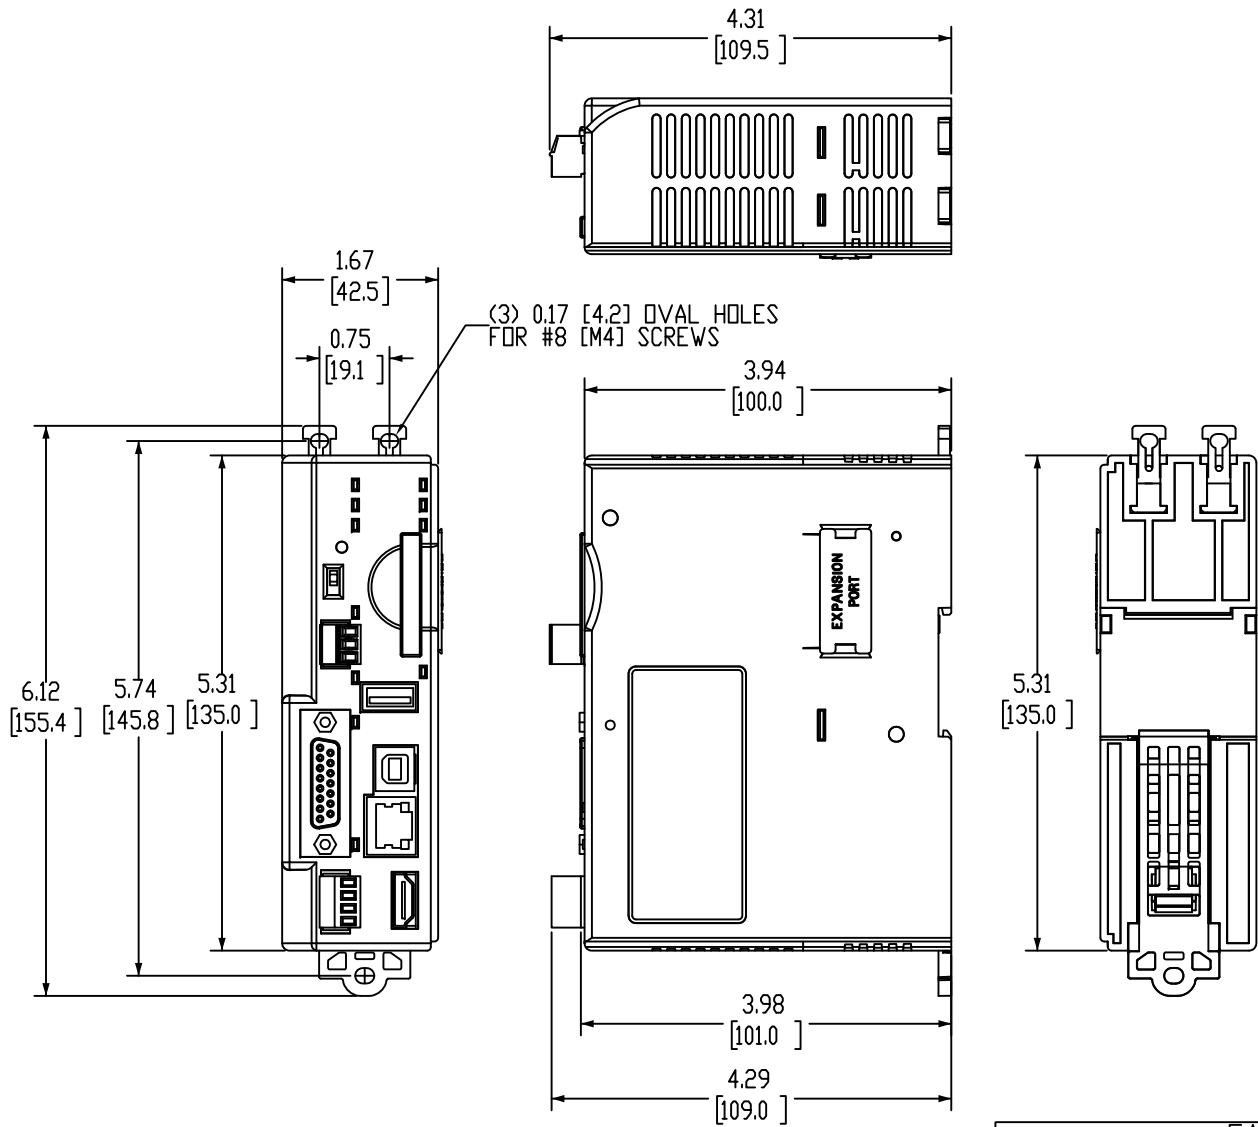

OVERALL DIMENSION
SHOWN WITH MOUNTING
TABS FULLY EXTENDED.
COLLAPSED = 5.56 [141.2]

- NOTES:
1. DIMENSIONS CAN BE CHANGED BY MANUFACTURER WITHOUT NOTICE.
 2. DIMENSIONS DO NOT IMPLY TOLERANCE.

EA9-RHMI

Units: inches [mm]
Scale: Full

C-MORE HEADLESS HMI, (2) SERIAL, (1) ETHERNET, (2) USB PORTS, (1) HDMI AUDIO / VIDEO OUT, (1) MEMORY CARD SLOT

AUTOMATIONDIRECT.com